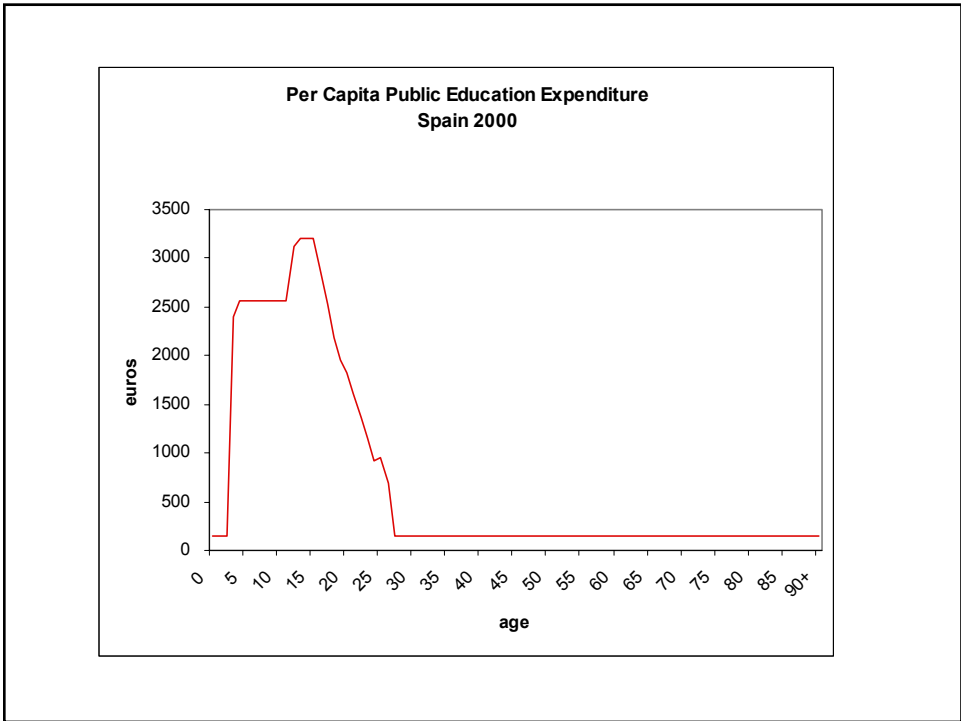

**Private other consumption, eq scale, agregate
control
Spain, 2000**

Public health consumption: 781 euros per capita (Spain 2000)

Public other consumption: 1230 euros per capita (Spain 2000)

The most important graph in the world: Spain 2000