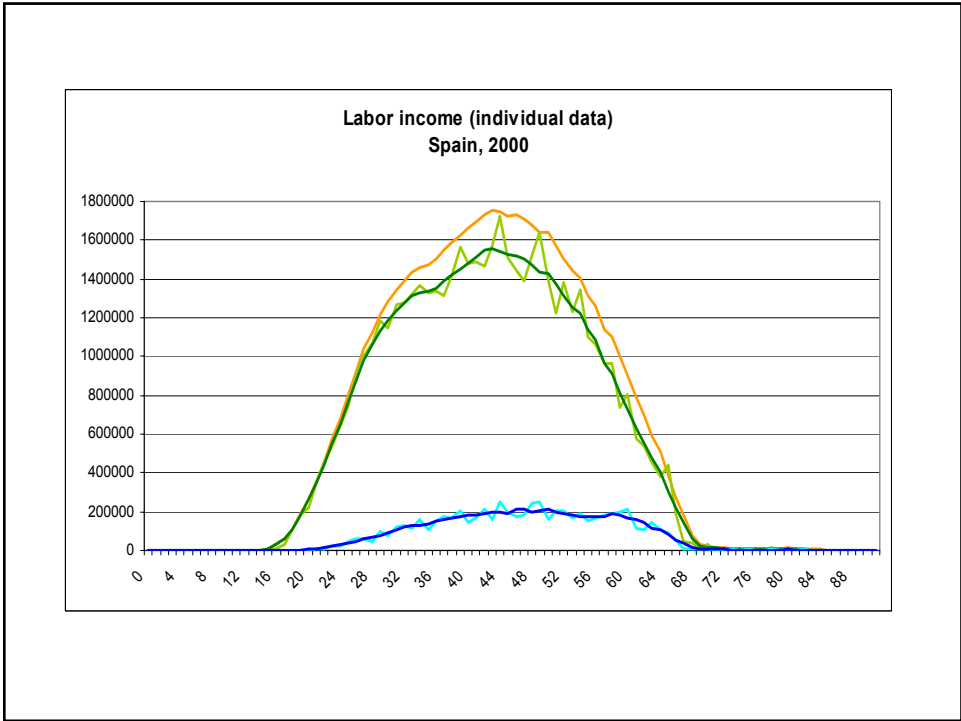

SPAIN

Education Consumption, regression
Spain, 2000

**Private health consumption, equivalence scale
Spain, 2000**

**Private Health consumption, agregate control
Spain, 2000**

**Private other consumption, equivalence scale
Spain 2000**

**Private other consumption, eq scale, agregate
control
Spain, 2000**

Public health consumption: 781 euros per capita (Spain 2000)

Public other consumption: 1230 euros per capita (Spain 2000)

The most important graph in the world: Spain 2000