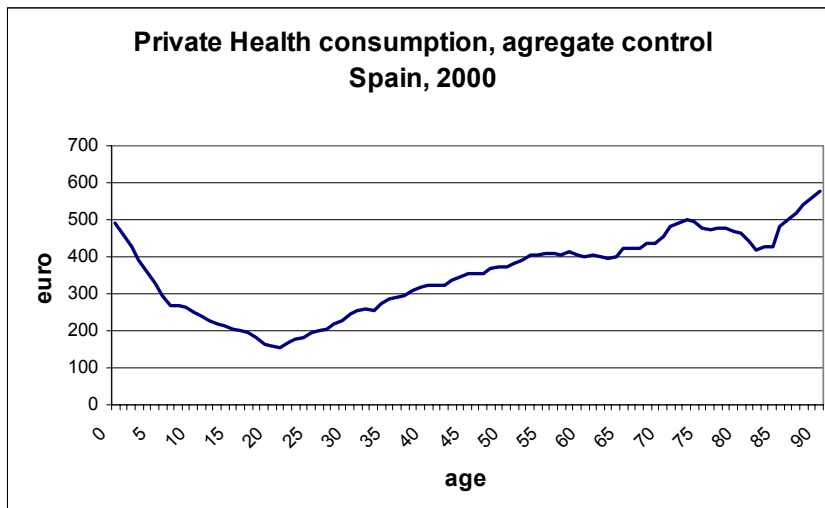

SPAIN

Education Consumption, regression
Spain, 2000

**Private health consumption, equivalence scale
Spain, 2000**

**Private Health consumption, agregate control
Spain, 2000**

**Private other consumption, equivalence scale
Spain 2000**

**Private other consumption, eq scale, agregate
control
Spain, 2000**

Public health consumption: 781 euros per capita (Spain 2000)

Public other consumption: 1230 euros per capita (Spain 2000)

The most important graph in the world: Spain 2000