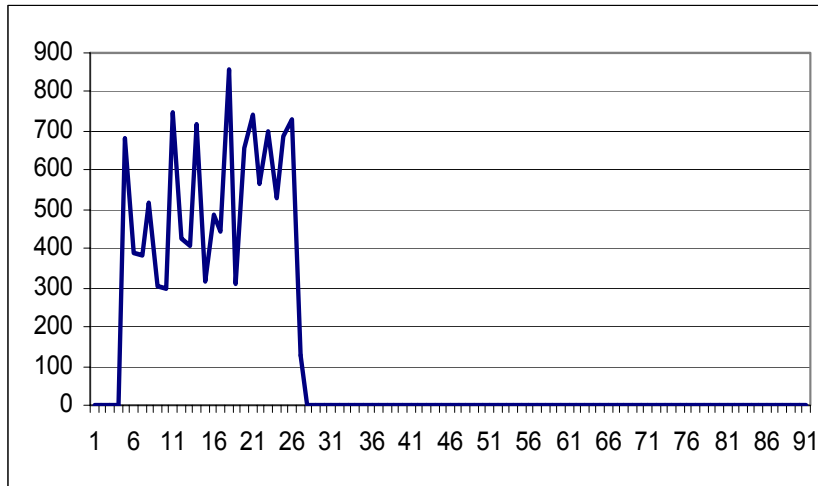

SPAIN

Education Consumption, regression
Spain, 2000

**Private health consumption, equivalence scale
Spain, 2000**

**Private Health consumption, agregate control
Spain, 2000**

**Private other consumption, equivalence scale
Spain 2000**

**Private other consumption, eq scale, agregate
control
Spain, 2000**

Public health consumption: 781 euros per capita (Spain 2000)

Public other consumption: 1230 euros per capita (Spain 2000)

The most important graph in the world: Spain 2000

Lifecycle Deficit Spain 2000