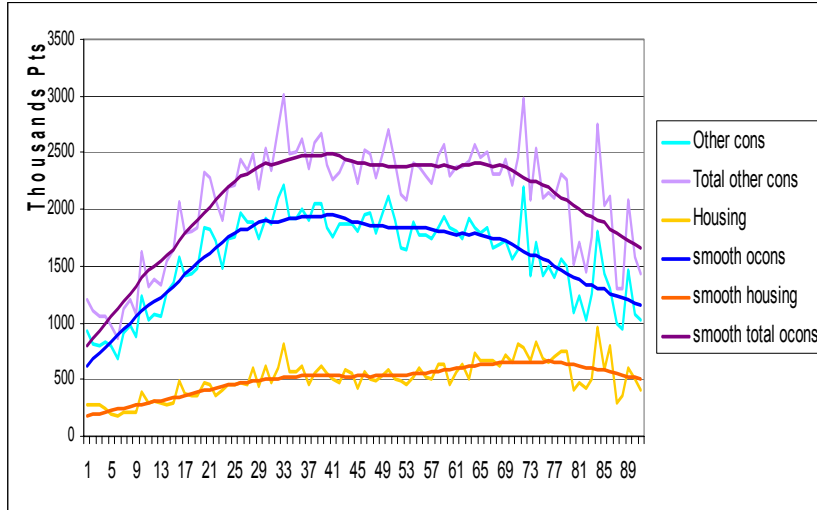

SPAIN

Education Consumption, regression
Spain, 2000

**Private health consumption, equivalence scale
Spain, 2000**

**Private Health consumption, agregate control
Spain, 2000**

**Private other consumption, equivalence scale
Spain 2000**

**Private other consumption, eq scale, agregate
control
Spain, 2000**

Public health consumption: 781 euros per capita (Spain 2000)

Public other consumption: 1230 euros per capita (Spain 2000)

The most important graph in the world: Spain 2000