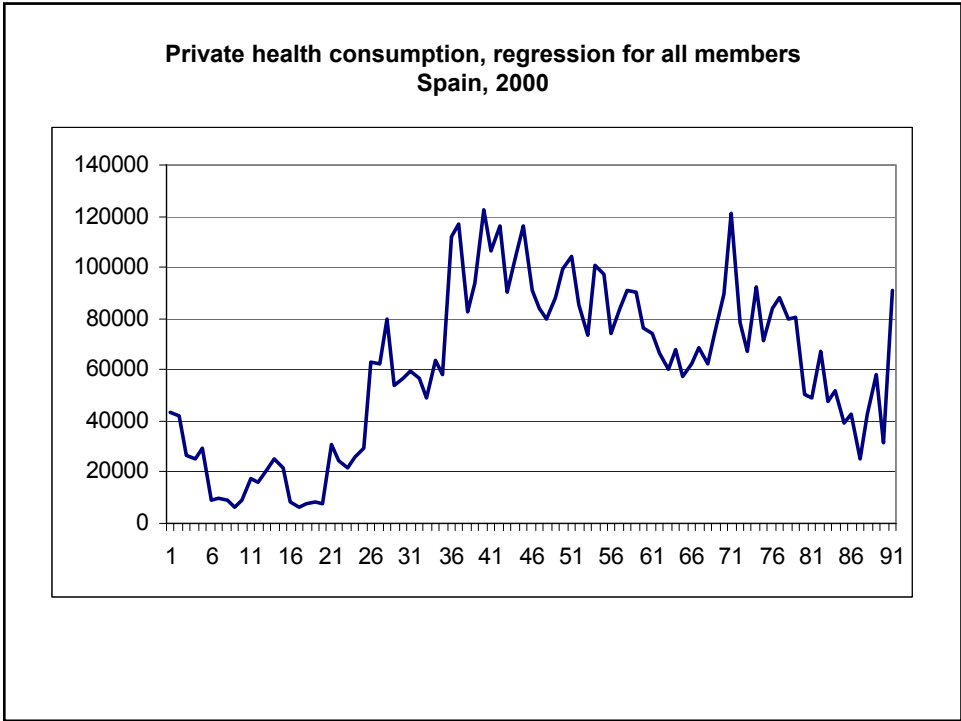

SPAIN

Education Consumption, regression
Spain, 2000

**Private health consumption, equivalence scale
Spain, 2000**

**Private Health consumption, agregate control
Spain, 2000**

**Private other consumption, equivalence scale
Spain 2000**

**Private other consumption, eq scale, agregate
control
Spain, 2000**

Public health consumption: 781 euros per capita (Spain 2000)

Public other consumption: 1230 euros per capita (Spain 2000)

The most important graph in the world: Spain 2000