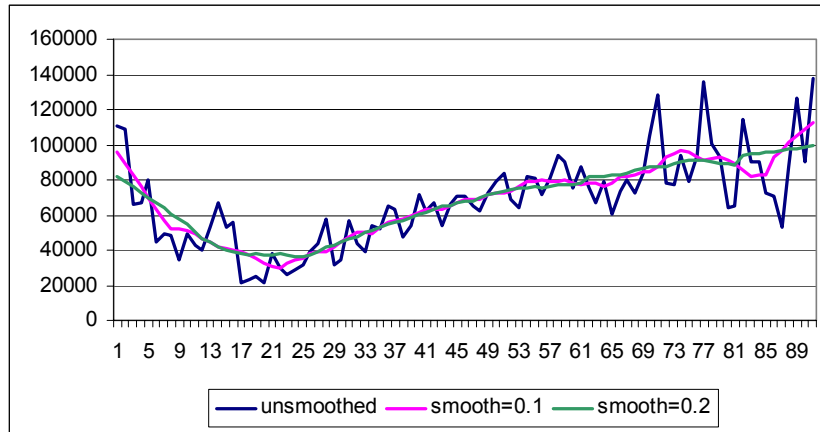

SPAIN

Education Consumption, regression
Spain, 2000

**Private health consumption, equivalence scale
Spain, 2000**

**Private Health consumption, agregate control
Spain, 2000**

**Private other consumption, equivalence scale
Spain 2000**

**Private other consumption, eq scale, agregate
control
Spain, 2000**

Public health consumption: 781 euros per capita (Spain 2000)

Public other consumption: 1230 euros per capita (Spain 2000)

The most important graph in the world: Spain 2000