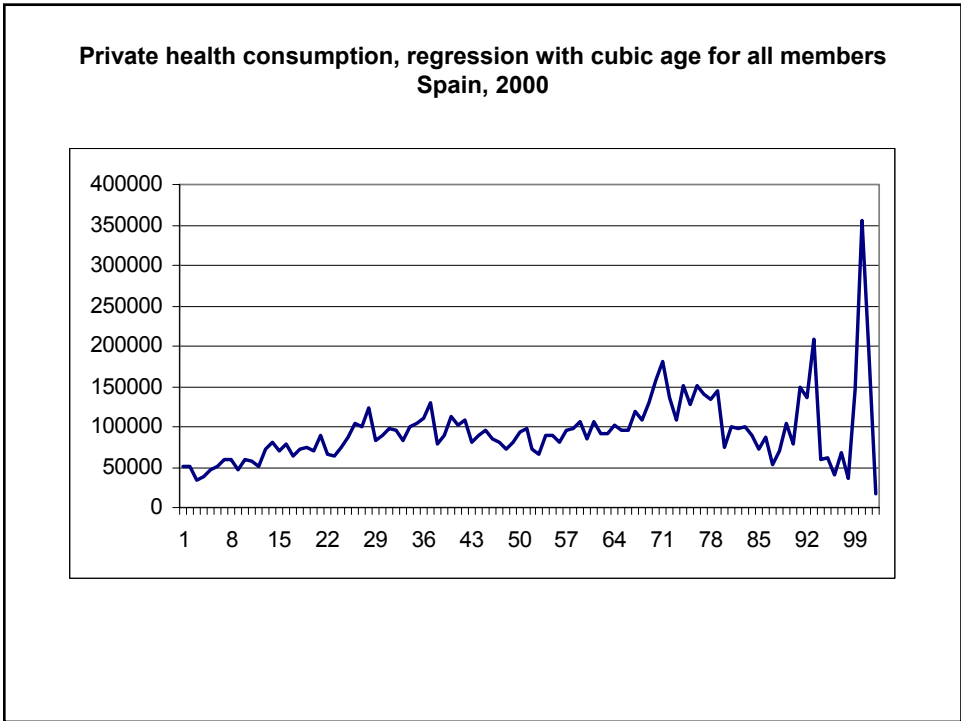

SPAIN

Education Consumption, regression
Spain, 2000

**Private health consumption, equivalence scale
Spain, 2000**

**Private Health consumption, agregate control
Spain, 2000**

**Private other consumption, equivalence scale
Spain 2000**

**Private other consumption, eq scale, agregate
control
Spain, 2000**

Public health consumption: 781 euros per capita (Spain 2000)

Public other consumption: 1230 euros per capita (Spain 2000)

The most important graph in the world: Spain 2000