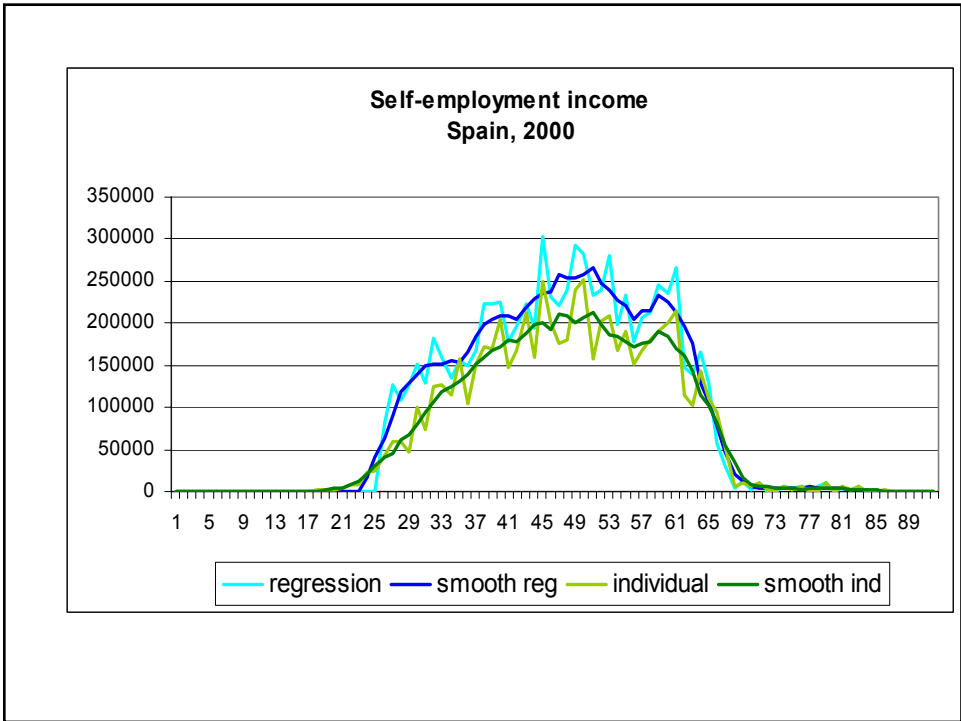

**Private other consumption, eq scale, agregate
control
Spain, 2000**

Public health consumption: 781 euros per capita (Spain 2000)

Public other consumption: 1230 euros per capita (Spain 2000)

The most important graph in the world: Spain 2000