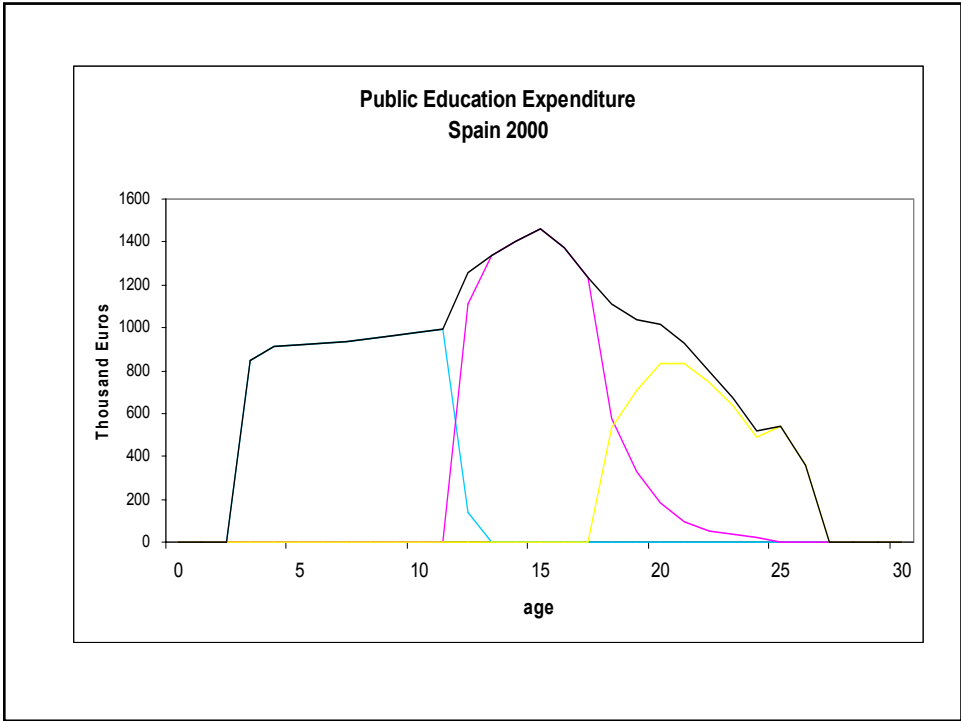

SPAIN

Education Consumption, regression
Spain, 2000

**Private health consumption, equivalence scale
Spain, 2000**

**Private Health consumption, agregate control
Spain, 2000**

**Private other consumption, equivalence scale
Spain 2000**

**Private other consumption, eq scale, agregate
control
Spain, 2000**

Public health consumption: 781 euros per capita (Spain 2000)

Public other consumption: 1230 euros per capita (Spain 2000)

The most important graph in the world: Spain 2000