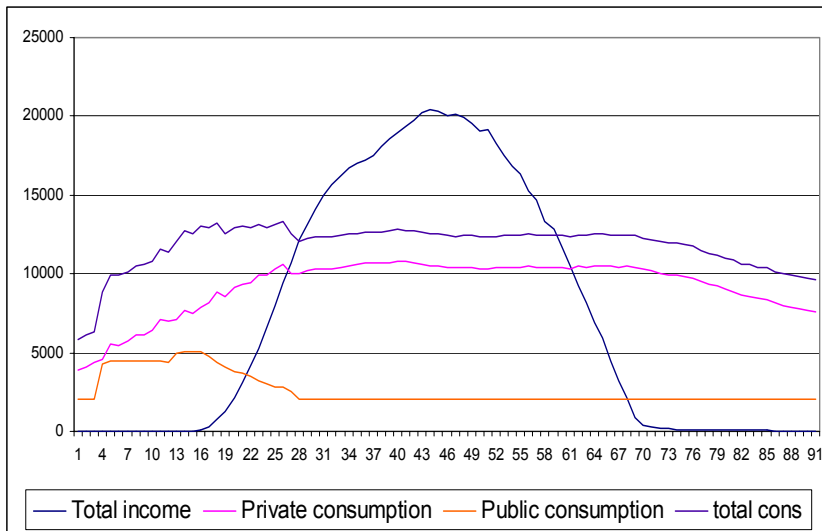

**Private other consumption, eq scale, agregate
control
Spain, 2000**

Public health consumption: 781 euros per capita (Spain 2000)

Public other consumption: 1230 euros per capita (Spain 2000)

The most important graph in the world: Spain 2000

Lifecycle Deficit Spain 2000