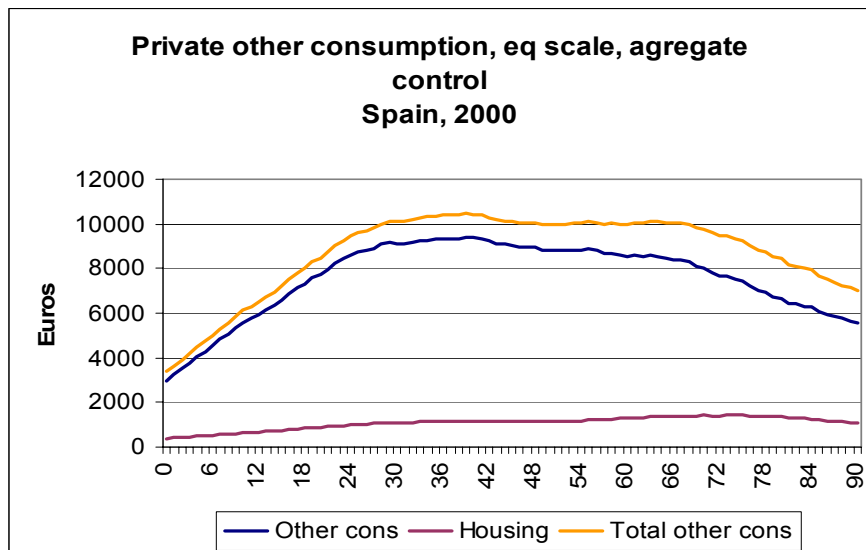

SPAIN

Education Consumption, regression
Spain, 2000

**Private health consumption, equivalence scale
Spain, 2000**

**Private Health consumption, agregate control
Spain, 2000**

**Private other consumption, equivalence scale
Spain 2000**

**Private other consumption, eq scale, agregate
control
Spain, 2000**

Public health consumption: 781 euros per capita (Spain 2000)

Public other consumption: 1230 euros per capita (Spain 2000)

The most important graph in the world: Spain 2000