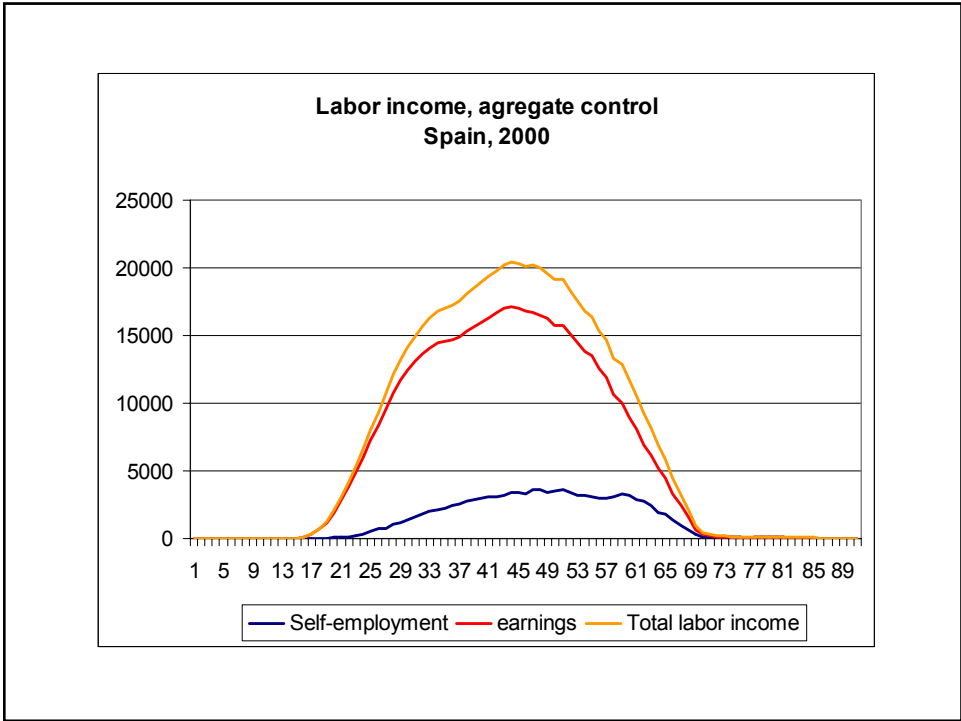

**Private other consumption, eq scale, agregate
control
Spain, 2000**

Public health consumption: 781 euros per capita (Spain 2000)

Public other consumption: 1230 euros per capita (Spain 2000)

The most important graph in the world: Spain 2000