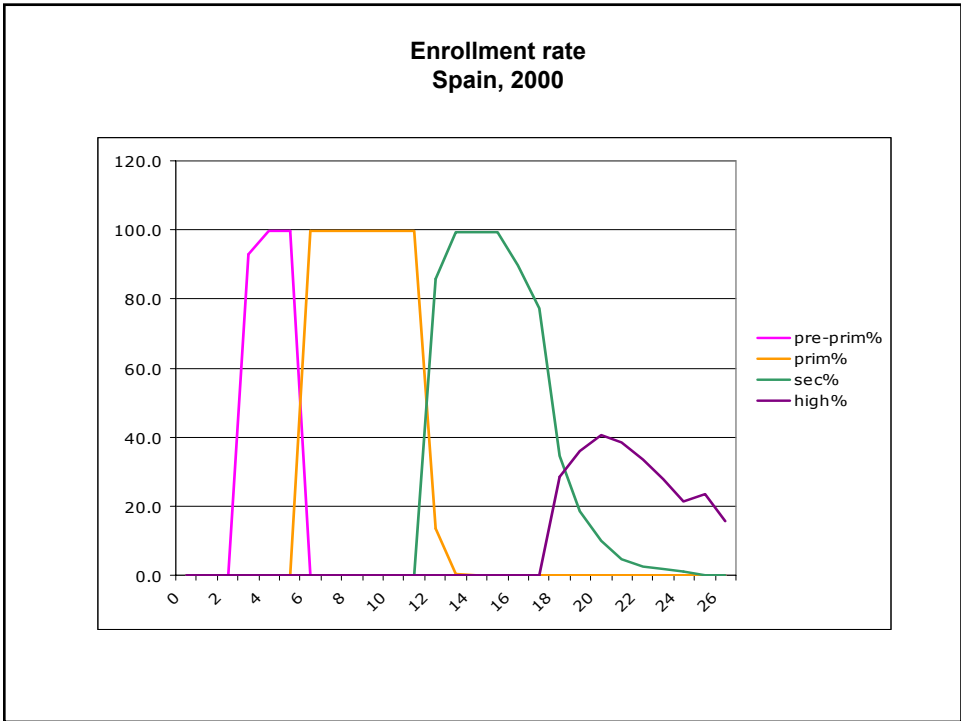

SPAIN

Education Consumption, regression
Spain, 2000

**Private health consumption, equivalence scale
Spain, 2000**

**Private Health consumption, agregate control
Spain, 2000**

**Private other consumption, equivalence scale
Spain 2000**

**Private other consumption, eq scale, agregate
control
Spain, 2000**

Public health consumption: 781 euros per capita (Spain 2000)

Public other consumption: 1230 euros per capita (Spain 2000)

The most important graph in the world: Spain 2000