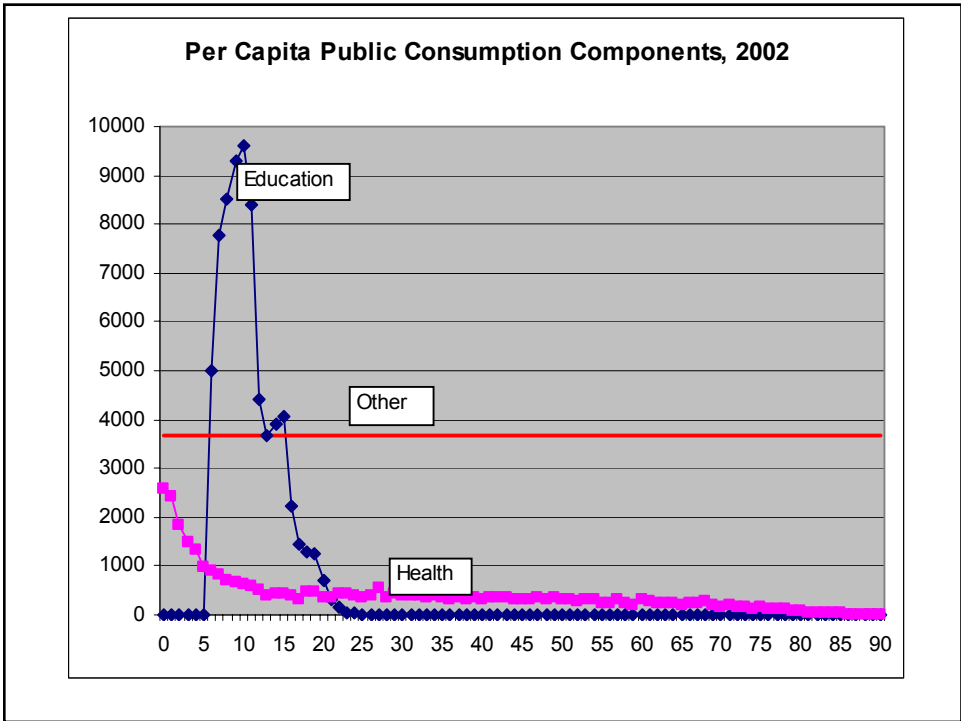

NTA Philippines

Summer Seminar 2007
East-West Center, Honolulu, HI

Myrna Asuncion
Marjorie Pajaron
Ian Salas

Outline

- NTA estimation for year 1999 (APIS 1999)
- NTA estimation for year 2002 (APIS 2002)
- NTA estimation for year 2003 (FIES 2003 & LFS July 2003)
- Issues
- Future work