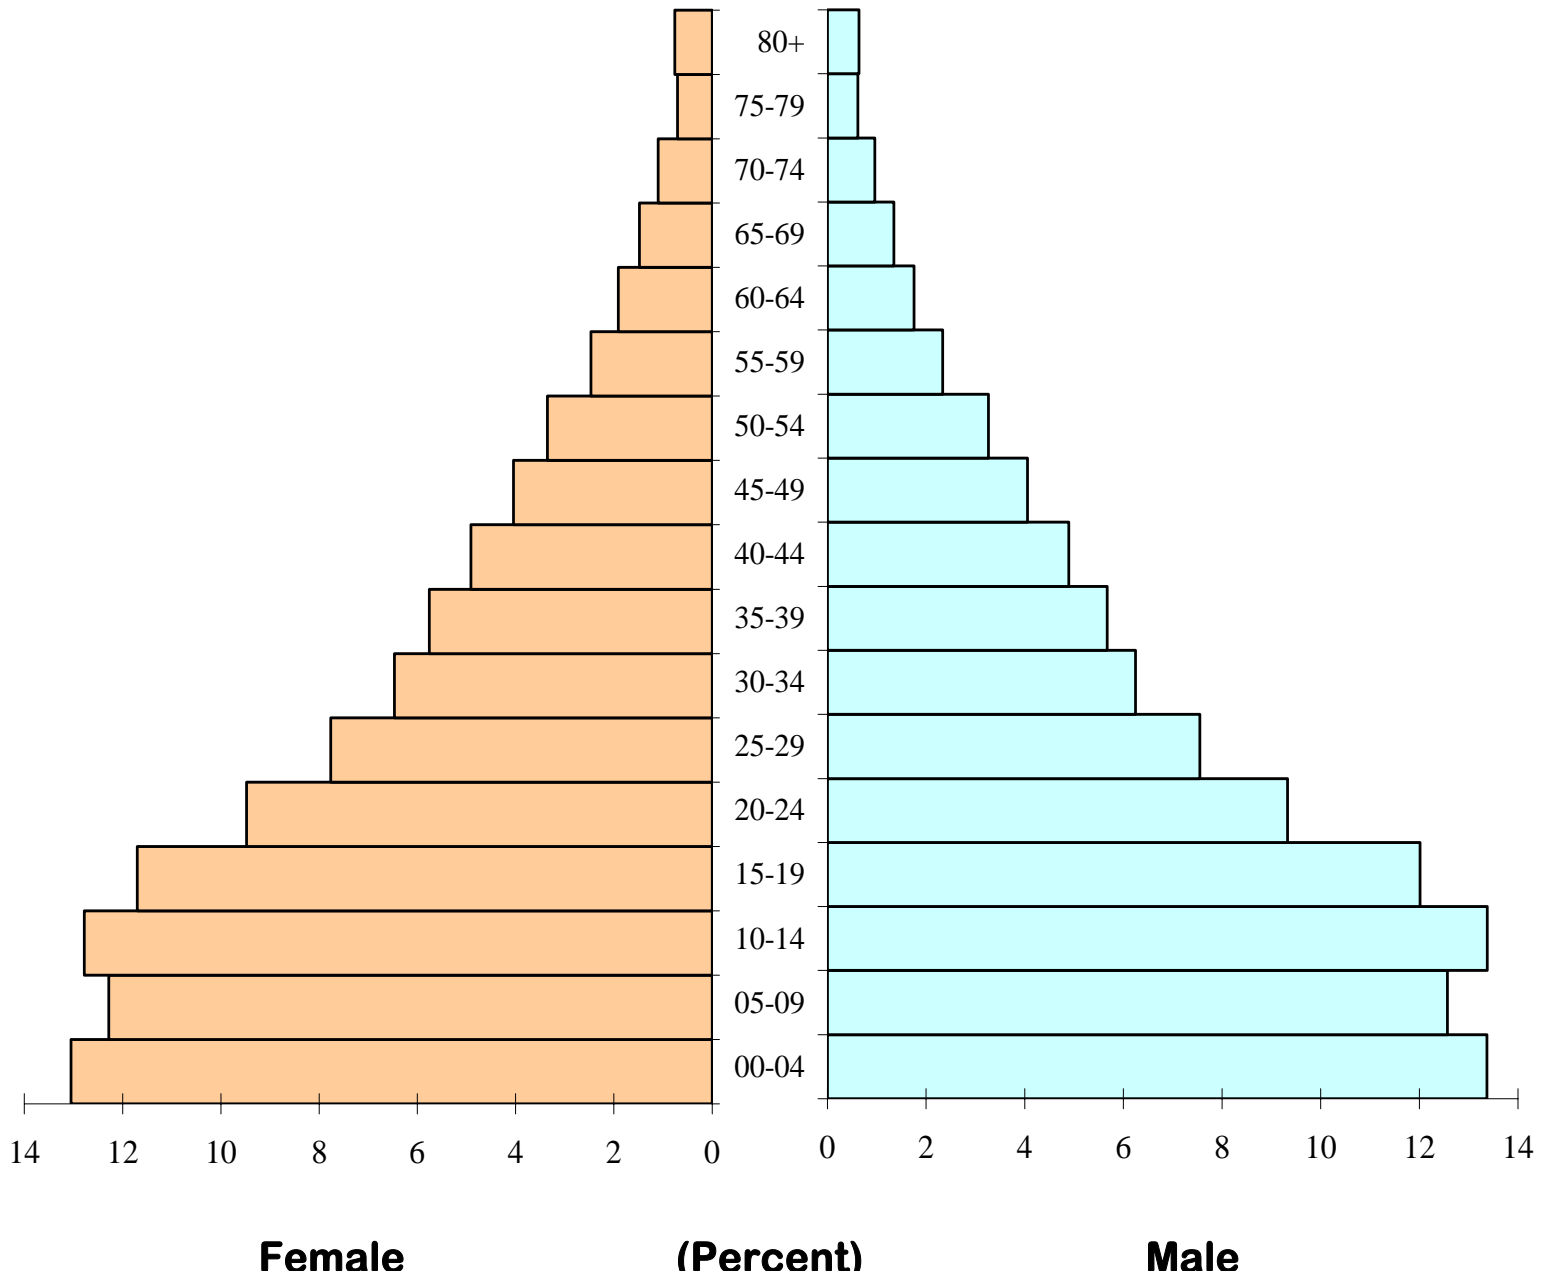

Lao PDR (2007)

41st Summer Seminar
Posters

Workshop, Track A

By Thirakha
Chanthalanouvong

Background Information

- **Area : 236,800 Km2**
- **Population: 6.2 Millions**
 - Urban: 27%**
 - Rural: 63 %**
- **Ethnic Group : 49**
- **Religion : Buddhism**
- **CBR: 34.7**
- **TFR: 4.5**
- **CDR: 9.8**
- **IMR: 70**
- **MMR: 405**
- **Life Expectancy:**
 - Female: 63**
 - Male: 59**
- **Literacy Rate,**
 - Age 15+ 73**
- **Population in Labor Force: 66,6 %**
 - Paid Employee and Employer: 12**
 - Own Account Worker: 42**
 - Unpaid Family Worker: 46**
 - GDP per capita: 914 US\$**

Population Age Structure, 2007

Government Expenditure

Capital Expenditure on Health

Property Income Age profile

Private Health Expenditure

Adjusted Aggregated Labour Income

Private Education Expenditure

Labour Income Age Profile (Smoothed)

Population Age Structure 2007 (Survey)