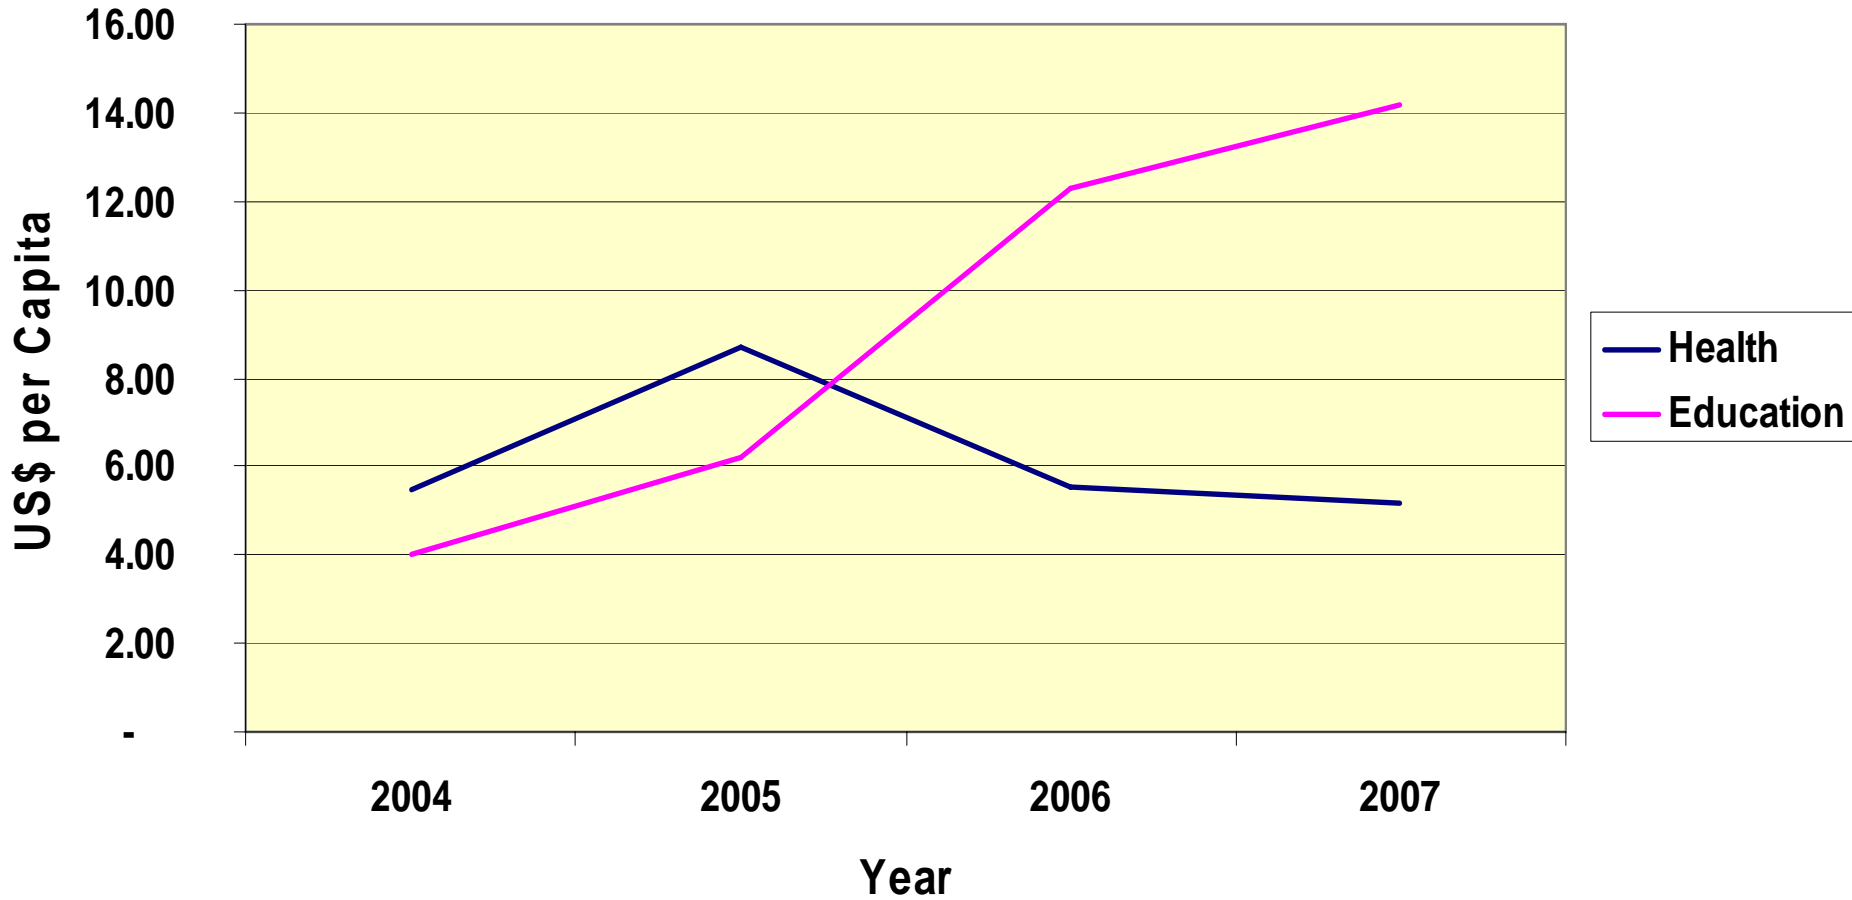

Lao PDR (2007)

41st Summer Seminar
Posters

Workshop, Track A

By Thirakha
Chanthalanouvong

Background Information

- **Area : 236,800 Km2**
- **Population: 6.2 Millions**
 - Urban: 27%**
 - Rural: 63 %**
- **Ethnic Group : 49**
- **Religion : Buddhism**
- **CBR: 34.7**
- **TFR: 4.5**
- **CDR: 9.8**
- **IMR: 70**
- **MMR: 405**
- **Life Expectancy:**
 - Female: 63**
 - Male: 59**
- **Literacy Rate,**
 - Age 15+ 73**
- **Population in Labor Force: 66,6 %**
 - Paid Employee and Employer: 12**
 - Own Account Worker: 42**
 - Unpaid Family Worker: 46**
 - GDP per capita: 914 US\$**

Population Age Structure, 2007

Government Expenditure

Capital Expenditure on Health

Property Income Age profile

Private Health Expenditure

Adjusted Aggregated Labour Income

Private Education Expenditure

Labour Income Age Profile (Smoothed)

Population Age Structure 2007 (Survey)