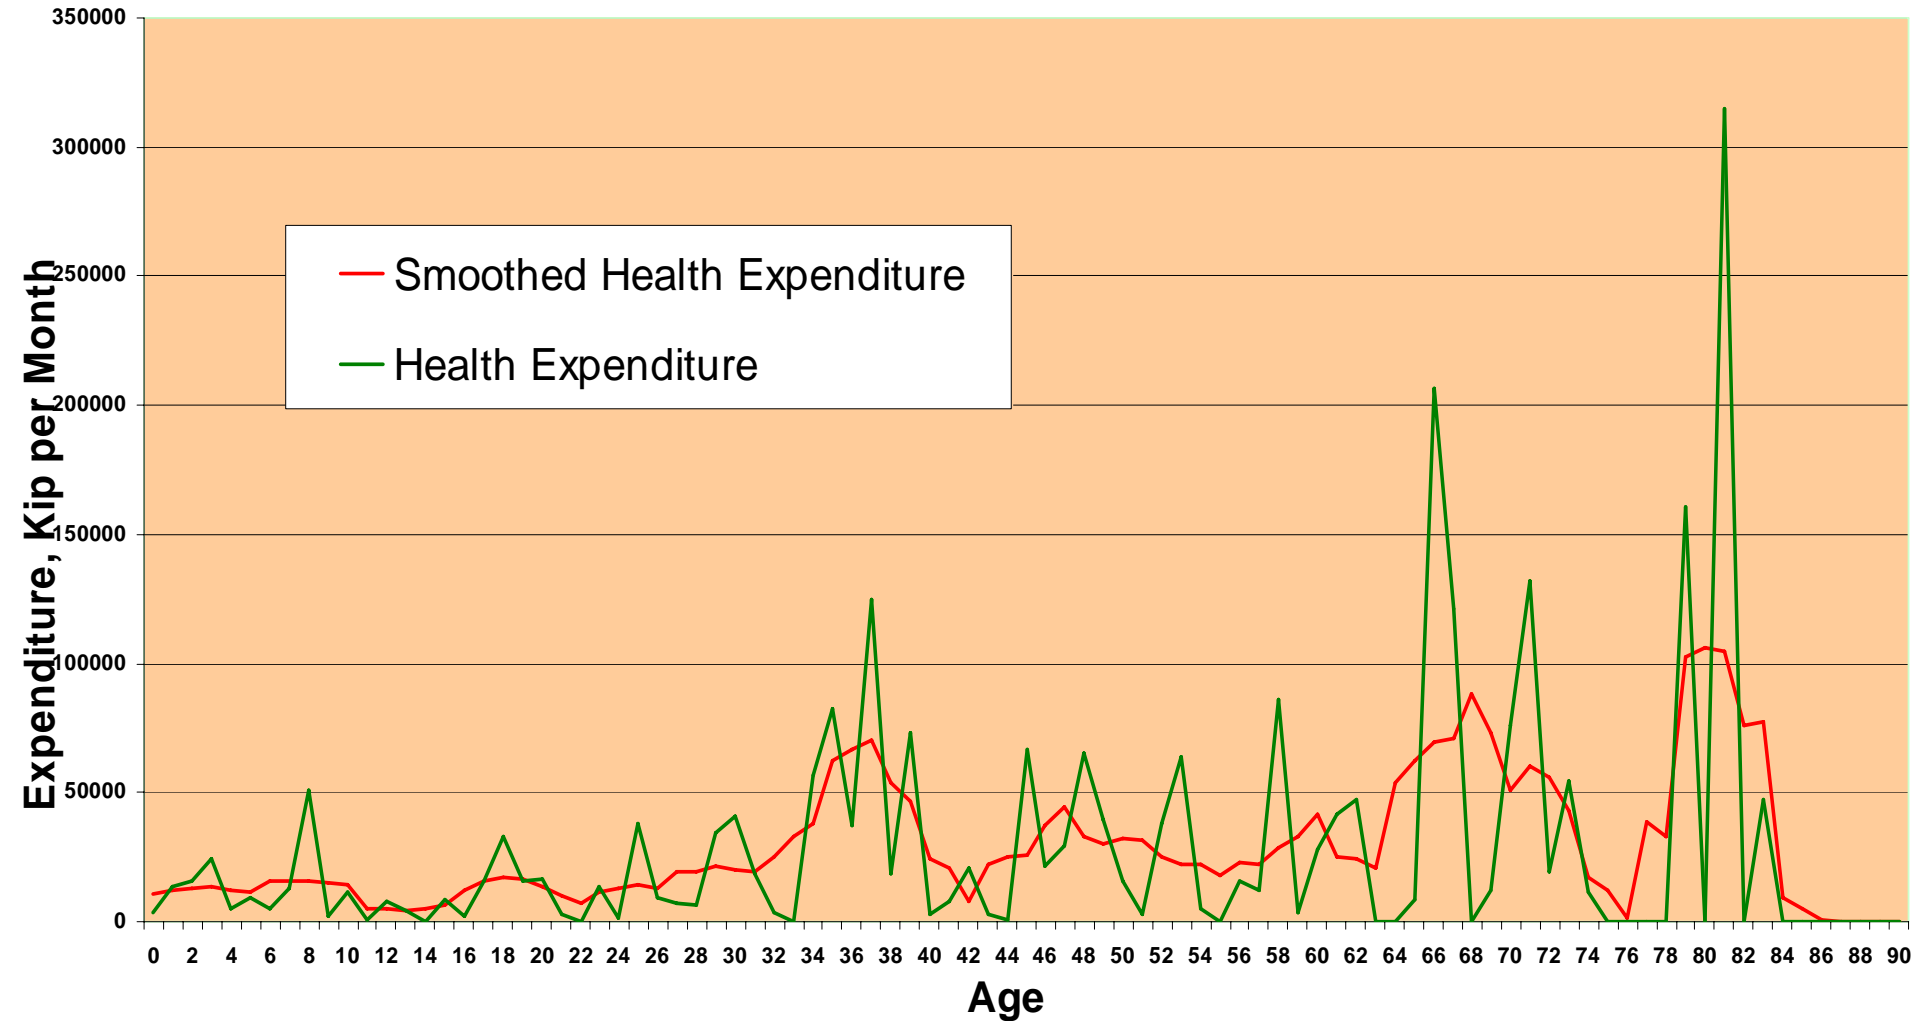

Lao PDR (2007)

41st Summer Seminar
Posters

Workshop, Track A

By Thirakha
Chanthalanouvong

Background Information

- **Area : 236,800 Km2**
- **Population: 6.2 Millions**
 - Urban: 27%**
 - Rural: 63 %**
- **Ethnic Group : 49**
- **Religion : Buddhism**
- **CBR: 34.7**
- **TFR: 4.5**
- **CDR: 9.8**
- **IMR: 70**
- **MMR: 405**
- **Life Expectancy:**
 - Female: 63**
 - Male: 59**
- **Literacy Rate,**
 - Age 15+ 73**
- **Population in Labor Force: 66,6 %**
 - Paid Employee and Employer: 12**
 - Own Account Worker: 42**
 - Unpaid Family Worker: 46**
 - GDP per capita: 914 US\$**

Population Age Structure, 2007

Government Expenditure

Capital Expenditure on Health

Property Income Age profile

Private Health Expenditure

Adjusted Aggregated Labour Income

Private Education Expenditure

Labour Income Age Profile (Smoothed)

Population Age Structure 2007 (Survey)