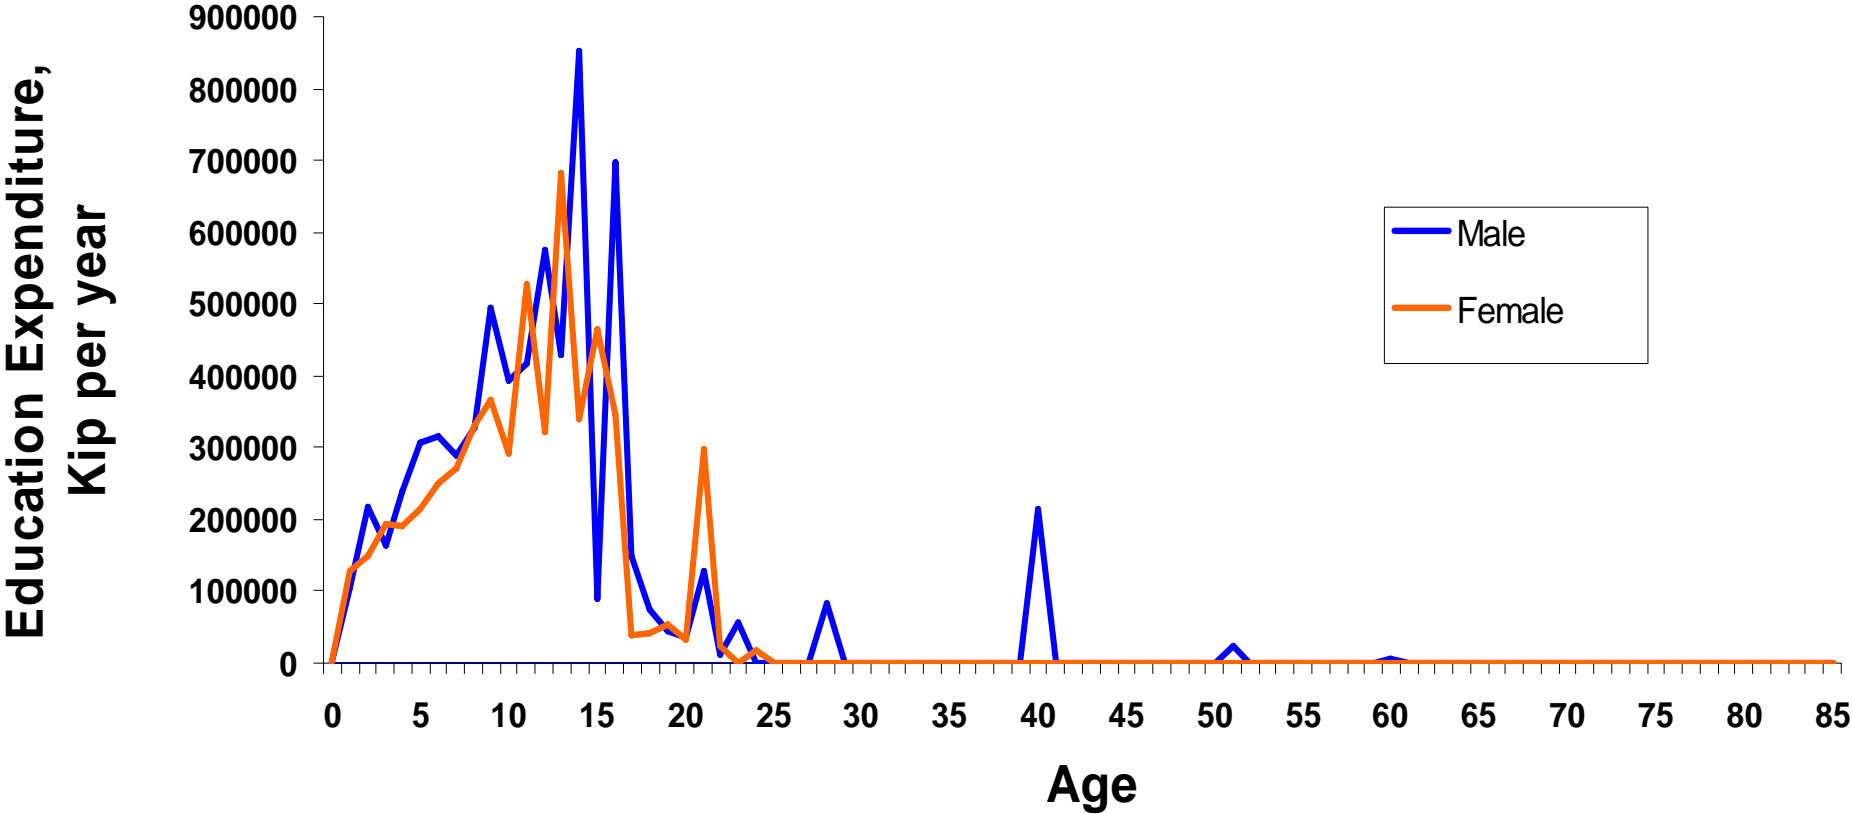

Lao PDR (2007)

41st Summer Seminar
Posters

Workshop, Track A

By Thirakha
Chanthalanouvong

Background Information

- **Area : 236,800 Km2**
- **Population: 6.2 Millions**
 - Urban: 27%**
 - Rural: 63 %**
- **Ethnic Group : 49**
- **Religion : Buddhism**
- **CBR: 34.7**
- **TFR: 4.5**
- **CDR: 9.8**
- **IMR: 70**
- **MMR: 405**
- **Life Expectancy:**
 - Female: 63**
 - Male: 59**
- **Literacy Rate,**
 - Age 15+ 73**
- **Population in Labor Force: 66,6 %**
 - Paid Employee and Employer: 12**
 - Own Account Worker: 42**
 - Unpaid Family Worker: 46**
 - GDP per capita: 914 US\$**

Population Age Structure, 2007

Government Expenditure

Capital Expenditure on Health

Property Income Age profile

Private Health Expenditure

Adjusted Aggregated Labour Income

Private Education Expenditure

Labour Income Age Profile (Smoothed)

Population Age Structure 2007 (Survey)