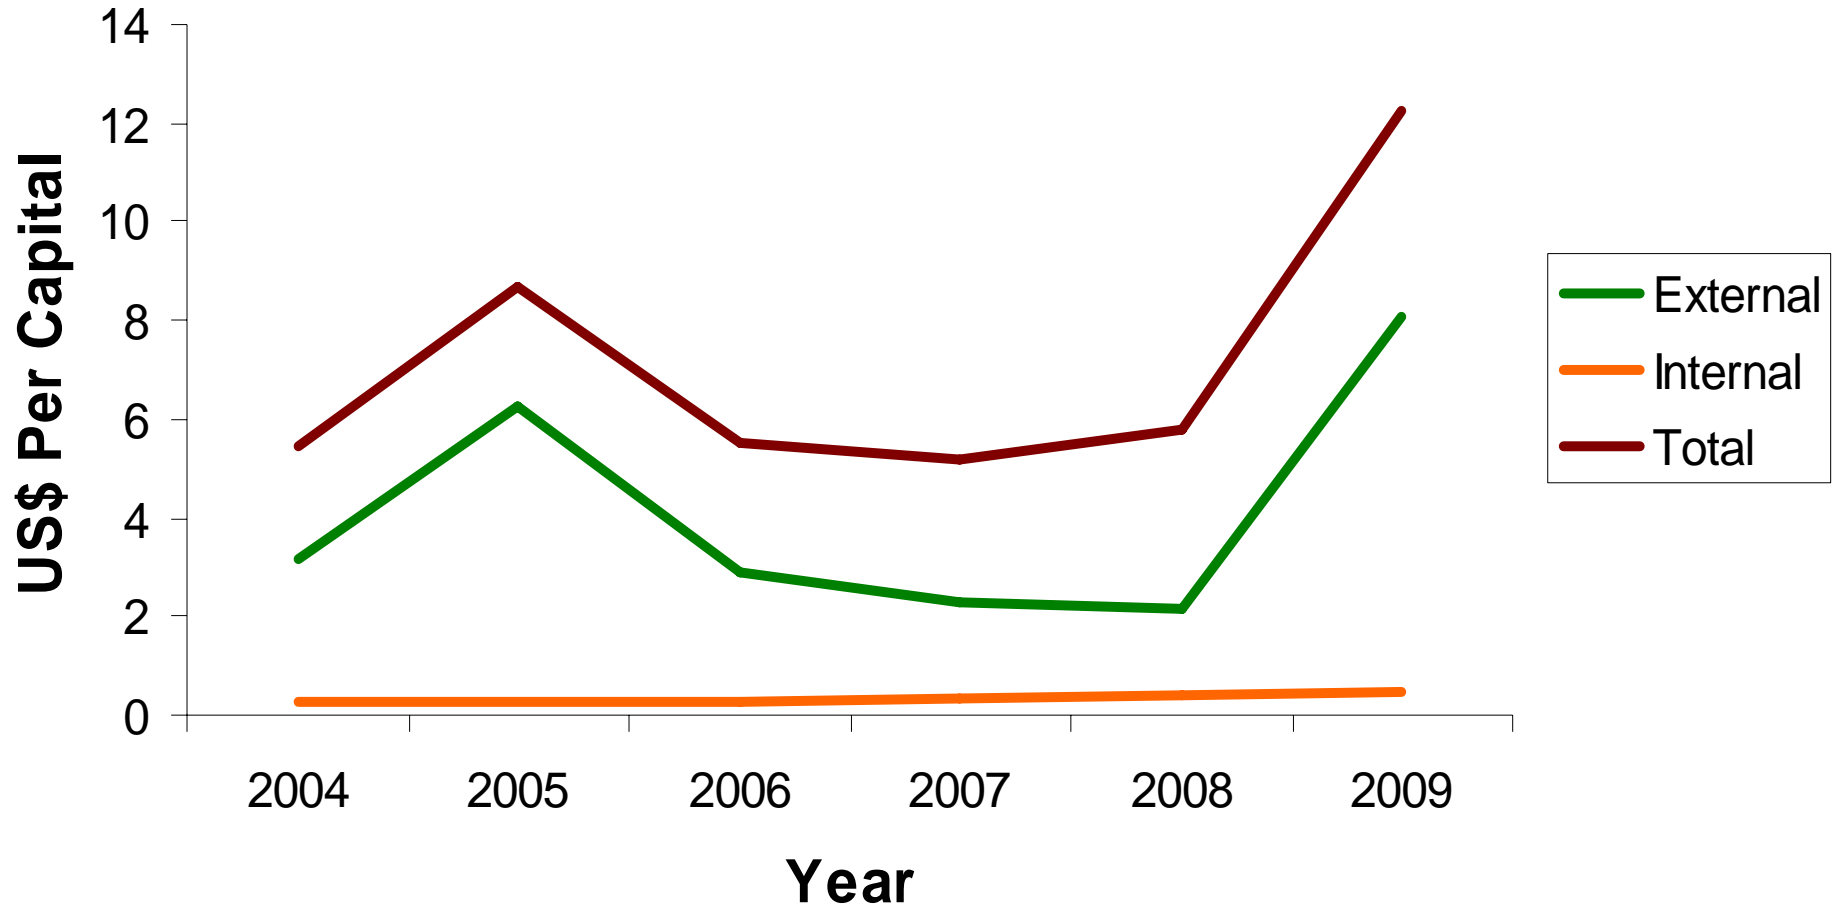

Lao PDR (2007)

41st Summer Seminar
Posters

Workshop, Track A

By Thirakha
Chanthalanouvong

Background Information

- **Area : 236,800 Km2**
- **Population: 6.2 Millions**
 - Urban: 27%**
 - Rural: 63 %**
- **Ethnic Group : 49**
- **Religion : Buddhism**
- **CBR: 34.7**
- **TFR: 4.5**
- **CDR: 9.8**
- **IMR: 70**
- **MMR: 405**
- **Life Expectancy:**
 - Female: 63**
 - Male: 59**
- **Literacy Rate,**
 - Age 15+ 73**
- **Population in Labor Force: 66,6 %**
 - Paid Employee and Employer: 12**
 - Own Account Worker: 42**
 - Unpaid Family Worker: 46**
 - GDP per capita: 914 US\$**

Population Age Structure, 2007

Government Expenditure

Capital Expenditure on Health

Property Income Age profile

Private Health Expenditure

Adjusted Aggregated Labour Income

Private Education Expenditure

Labour Income Age Profile (Smoothed)

Population Age Structure 2007 (Survey)