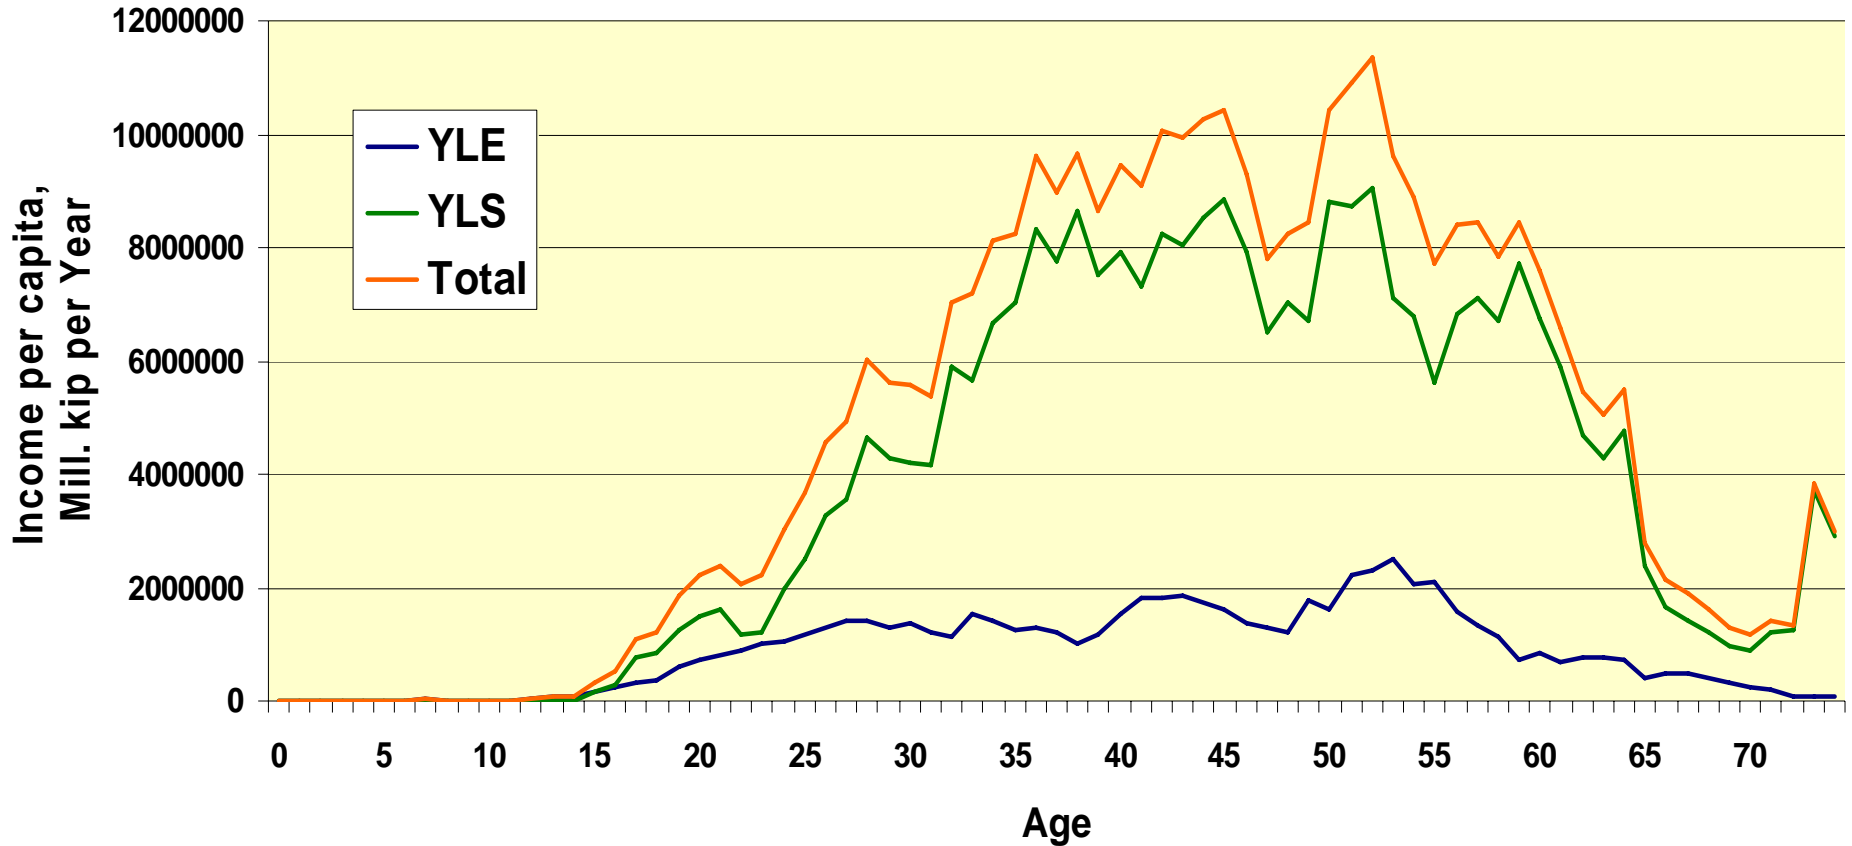

Lao PDR (2007)

41st Summer Seminar
Posters

Workshop, Track A

By Thirakha
Chanthalanouvong

Background Information

- **Area : 236,800 Km2**
- **Population: 6.2 Millions**
 - Urban: 27%**
 - Rural: 63 %**
- **Ethnic Group : 49**
- **Religion : Buddhism**
- **CBR: 34.7**
- **TFR: 4.5**
- **CDR: 9.8**
- **IMR: 70**
- **MMR: 405**
- **Life Expectancy:**
 - Female: 63**
 - Male: 59**
- **Literacy Rate,**
 - Age 15+ 73**
- **Population in Labor Force: 66,6 %**
 - Paid Employee and Employer: 12**
 - Own Account Worker: 42**
 - Unpaid Family Worker: 46**
 - GDP per capita: 914 US\$**

Population Age Structure, 2007

Government Expenditure

Capital Expenditure on Health

Property Income Age profile

Private Health Expenditure

Adjusted Aggregated Labour Income

Private Education Expenditure

Labour Income Age Profile (Smoothed)

Population Age Structure 2007 (Survey)