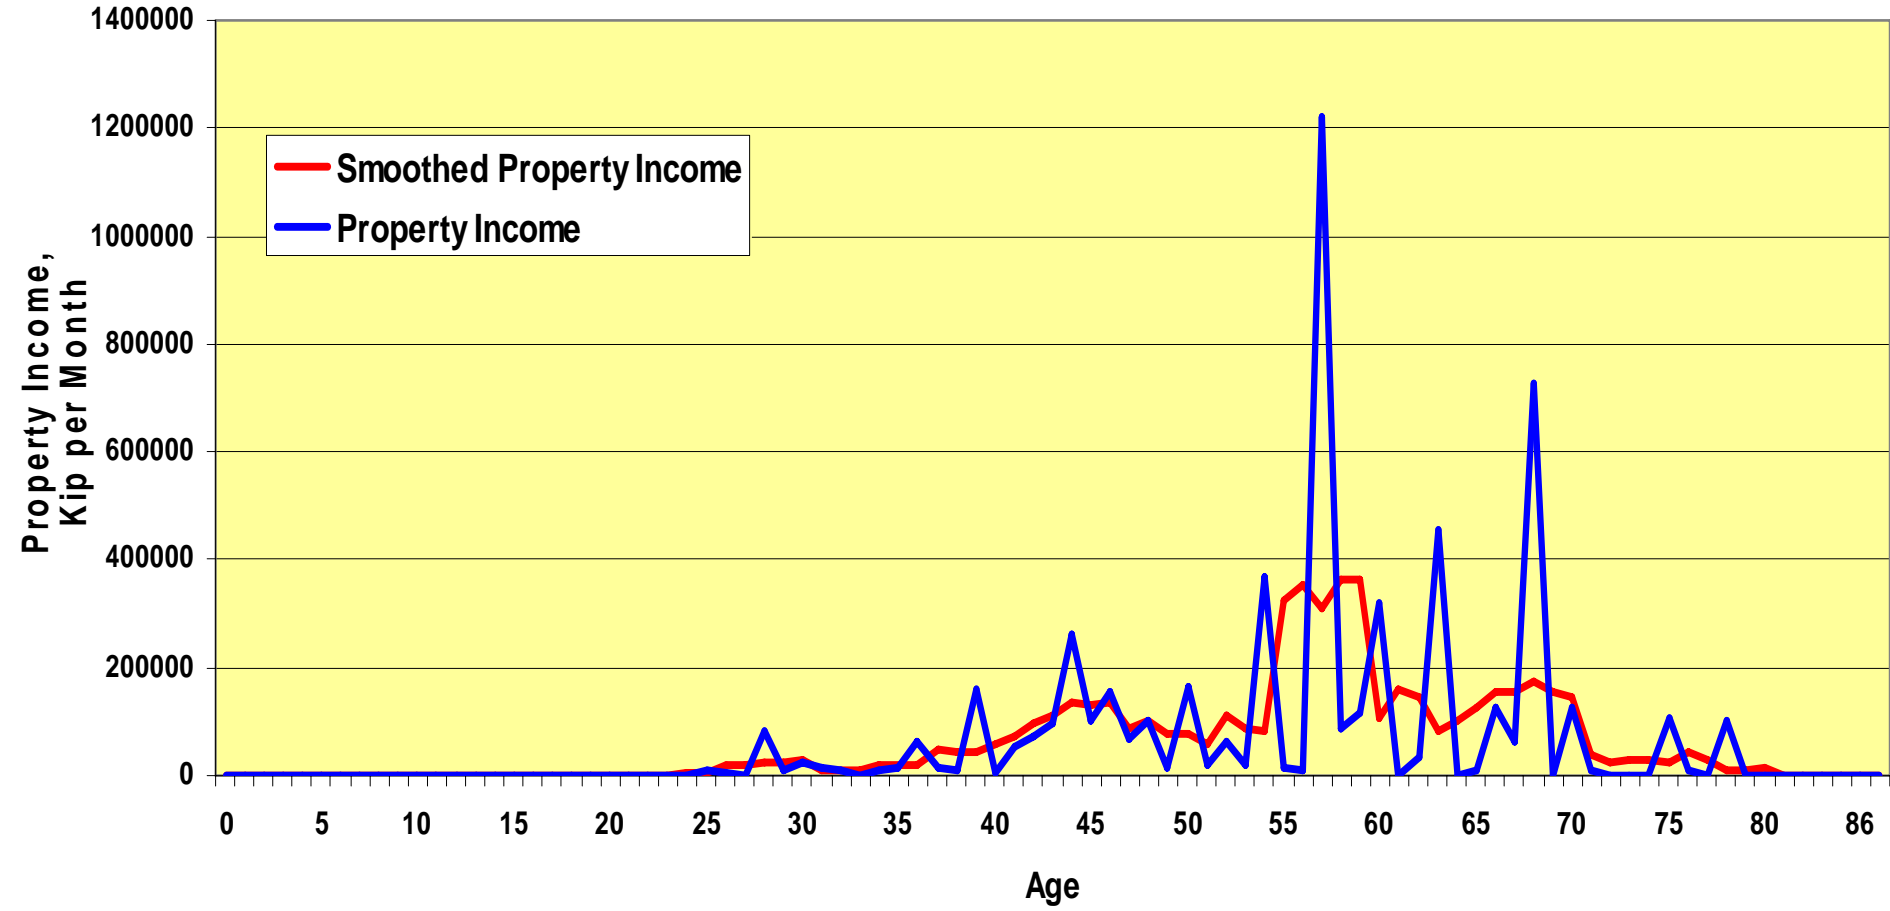

Lao PDR (2007)

41st Summer Seminar
Posters

Workshop, Track A

By Thirakha
Chanthalanouvong

Background Information

- **Area : 236,800 Km2**
- **Population: 6.2 Millions**
 - Urban: 27%**
 - Rural: 63 %**
- **Ethnic Group : 49**
- **Religion : Buddhism**
- **CBR: 34.7**
- **TFR: 4.5**
- **CDR: 9.8**
- **IMR: 70**
- **MMR: 405**
- **Life Expectancy:**
 - Female: 63**
 - Male: 59**
- **Literacy Rate,**
 - Age 15+ 73**
- **Population in Labor Force: 66,6 %**
 - Paid Employee and Employer: 12**
 - Own Account Worker: 42**
 - Unpaid Family Worker: 46**
 - GDP per capita: 914 US\$**

Population Age Structure, 2007

Government Expenditure

Capital Expenditure on Health

Property Income Age profile

Private Health Expenditure

Adjusted Aggregated Labour Income

Private Education Expenditure

Labour Income Age Profile (Smoothed)

Population Age Structure 2007 (Survey)